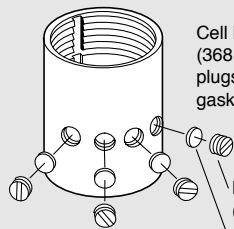

Screw Ring
(301922)

Screw-Ring
Washer
(362328)

Window Holder
(305037)

Window Gasket
(327071)

Window Liner
(362329)

quartz
(301730)
sapphire
(307177)
Window

Keyway
Centerpiece
(366755)
filling holes (6)

quartz
(301730)
sapphire
(307177)
Window

Window Liner
(362329)

Window Gasket
(327071)

Window Holder
(305037)

Cell Housing
(368115, includes
plugs and plug
gaskets)
Housing Plugs (6)
(362327)
Plug Gaskets (6)
(327022)

Equilibrium
External-Fill

Screw Ring
(301922)